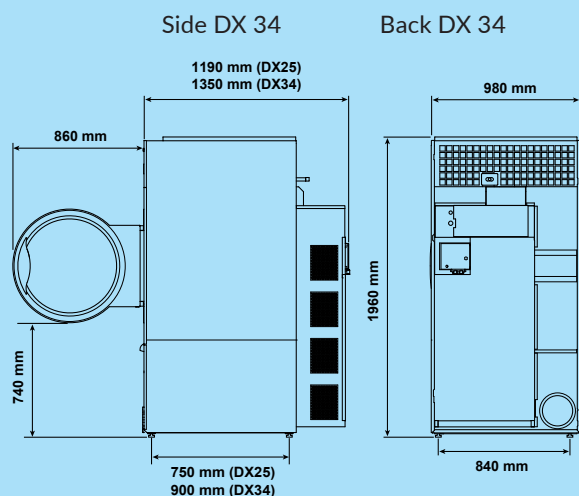

FAST DRYING

EASY OPERATION

LARGE DOOR OPENING

GET AHEAD IN LAUNDRY+

PT. TRIGLOBAL MANDIRI INDONESIA  
Laundry Machines Contractors and Supplier

TYPE		DX34
<b>CAPACITY</b>		
Capacity	kg	34
Drum volume	l	634
Drum diameter	mm	Ø 940
<b>AIRFLOW</b>		
Airflow	l/s	380 (G 330)
<b>DRYING AVERAGE</b>		
Gas heating	g/min	571
Electric heating	g/min	521
<b>MOTOR</b>		
Fan	kW	0,4
Drive	kW	0,4
<b>GAS HEATING</b>		
Energy	kW	48,4
Energy	kBTU/h	165
Electrical connection		1×100-120V/50-60Hz, 1-3×200-240V/50-60 Hz 3×440-480V/50-60Hz, 3×380-415V/50-60Hz
Gas connection	NPT	½"
<b>STEAM HEATING</b>		
High pressure 6,9 bar	kW kBTU/h	39,24 133,9
Electrical connection		1×100-120V/50-60Hz, 1-3×200-240V/50-60 Hz 3×440-480V/50-60Hz, 3×380-415V/50-60Hz
Steam connection	NPT	¾"
<b>ELECTRICAL HEATING</b>		
Energy	kW	36
Electrical connection		1×200-208V/50-60Hz, 3×200-208V/50-60Hz, 1x 230-240V/50-60Hz, 3x 230-240V/50-60Hz, 3x 380V/50-60Hz, 3x400-415V/50-60Hz, 3x 440V/50-60Hz, 3x 460-480V/50-60Hz
<b>EXHAUST</b>	Ø /mm	200
<b>DIMENSIONS</b>		
Size H×W×D	mm	1960×980×1350
Net weight (E, G, S)	kg	320, 310, 325
<b>TRANSPORT DATA</b>		
Packed (foil E, G) H×W×D	mm	2060×1050×1420
Packed (foil S) H×W×D	mm	2120×1050×1420
Gross weight (foil,E,G,S)	kg	340, 330, 350
Packed (crate) H×W×D	mm	2240×1170×1500
Gross weight (crate,E,G,S)	kg	410, 395, 415