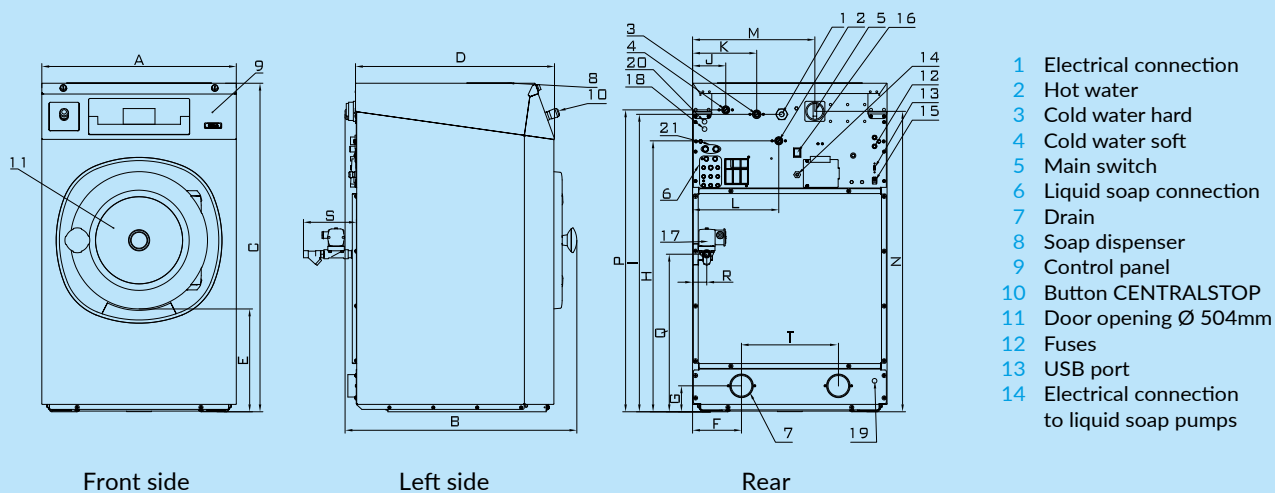

OPTIONS

- Coin or CPS (Central Payment) version
- Stainless steel front and side panels
- USB plug (on the back panel)
- Easy Soap - liquid soaps connection
- Liquid soap pumps
- Water recovery kit
- Steam heating version
- 3rd water inlet

ERGONOMICAL
CONSTRUCTION

LARGE DOOR
OPENING

LOW WATER
AND ENERGY
CONSUMPTION

GET AHEAD IN LAUNDRY 

PT. TRIGLOBAL MANDIRI INDONESIA
Laundry Machines Contractors and Supplier

TYPE		RX350	RX520
INNERDRUM			
Maximum capacity 1:9	kg	37	58
Capacity 1:10	kg	33	52
Volume	litres	332	520
Diameter	mm	914	914
DRUM SPEED			
Wash	rpm	38	38
Extraction	rpm	540	440
G-FACTOR			
		150	100
HEATING			
Electricity	kW	27	40,6
Steam	bar	1 - 8	1 - 8
Hot water	°C	90	90
Sound pressure level	dB (A)	< 65	< 65
Water valves connection	BSP	3/4"	1"
Water pressure	kPa	100-800	100-800
Rec. water pressure	kPa	300-500	300-500
Water inlet	l/min	66-188	183-518
Drain valve	outer Ø mm	2x76	2x76
Flow amount with drain valve	l/min	2x210	2x210
Steam valve connection	BSP	3/4"	3/4"
Steam pressure	kPa	100-800	100-800
DIMENSIONS			
Size H×W×D	mm	1500×1060×1030	1500×1060×1315
Net weight	kg	410	520
TRANSPORT DATA			
Packed H×W×D	mm	1625×1088×1060	1625×1088×1345
Gross weight	kg	425	535

DIMENSIONS

	A	B	C	D	E	F	G	H	I	J	K	L	M	N	P	Q	R	S	T	
RX350	1060	1030	1500	936	465	318	120	1326	1366	113	248	383	671	1349	1413	528	66	145	482	
RX520	1060	1315	1500	1221	465	318	120	1414	1374	88	223	363	671	1349	1332	528	66	145	482	
	width depth height																			